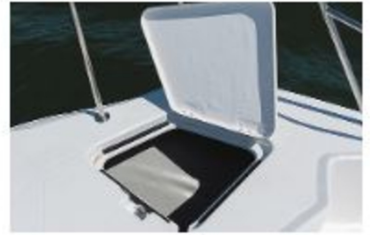

Caddy curtain

Caddy light

ACCESSORY OPTION

Stern rail
(for port side / star-board side)

Deck light

ACCESSORY OPTION

Stern bench seat

FACTORY OPTION

Exterior

Cabin interior

Bow deck

Stern deck

* Motor well rail is option.

Bow locker

Bow fishing seat

Front window & Wiper

Console

Navigation instruments & Utility space

Caddy opening section

Breaker panel

Remote control lever

Side sponson

Open gunwale & Storm rail

* Embedded rod holder is option.